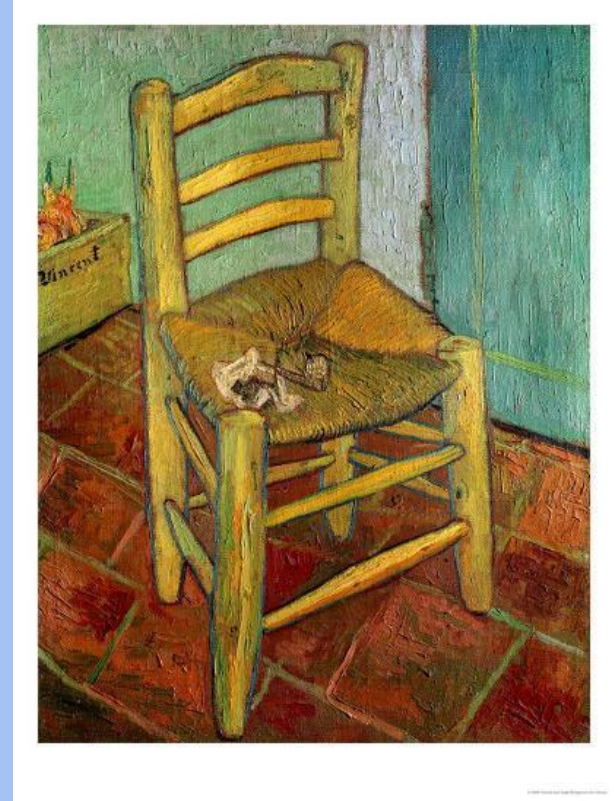

The image is the album cover for Nas's 'Illmatic'. It features a close-up portrait of a young boy with curly hair, looking directly at the camera with a serious expression. The background is a blurred city street at night, with warm lights from buildings and streetlights creating a hazy, atmospheric effect. The overall color palette is dominated by warm, reddish-brown and orange tones.

Henri Matisse

Fauvism

Frida Kahlo a Surrealist

Vincent Van Gogh

George J Harding

Happiness Projected

Dreaming Music

Darren MacPherson