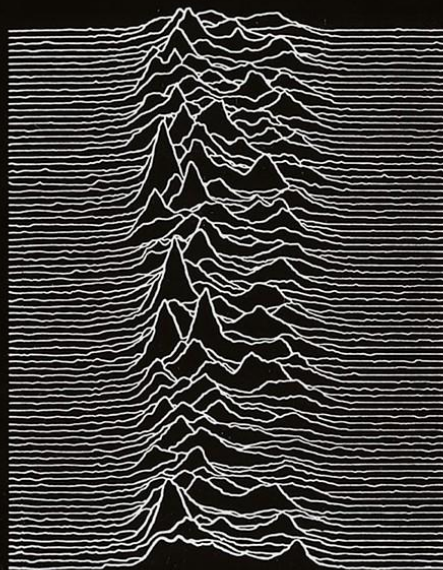

KANYE WEST

Album Cover Designs

Art that evokes feeling

BOBS & HEARTBREAK

2[C 068-05 249]

T.S.

1989

FLEETWOOD MAC
RUMOURS

The image is the album cover for Nas's 'Illmatic'. It features a close-up portrait of a young boy with curly hair, looking directly at the camera with a serious expression. The background is a blurred city street at night, with warm lights from buildings and streetlights creating a hazy, atmospheric effect. The overall color palette is dominated by warm, reddish-brown and orange tones.