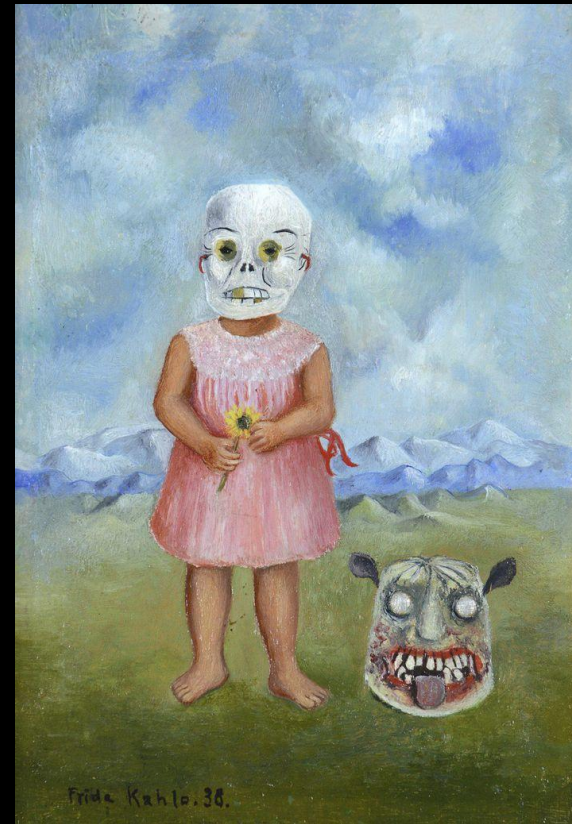

The image is the album cover for Nas's 'Illmatic'. It features a close-up portrait of a young boy with curly hair, looking directly at the camera with a serious expression. The background is a blurred city street at night, with warm lights from buildings and streetlights creating a hazy, atmospheric effect. The overall color palette is dominated by warm, reddish-brown and orange tones.

NAS

illmatic

METALLICA

LULU

**...AND JUSTICE
FOR ALL**

My Favorite Songs

Jessie Reyez- Love in the Dark

<https://www.youtube.com/watch?v=di9063Nj6mA>

Anderson .Paak - Lockdown

<https://www.youtube.com/watch?v=wQshDbUIVfg>

The Marias - Cariño

<https://www.youtube.com/watch?v=myvaAKFyg2I>

Jessie Reyez

What are your favorite songs?

How do Artist Show Emotion

Henri Matisse

Fauvism

Frida Kahlo a Surrealist

Vincent Van Gogh

George J Harding

Happiness Projected

Dreaming Music

Darren MacPherson